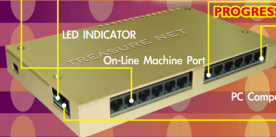

TREASURE Net

Jackpot LED Display Billboard/Plasma Screen

PROGRESSIVE JACKPOT SYSTEM FOR SUBSINO GAMES

PC Computer/NoteBook

Printer

TREASURE NET is a Progressive Jackpot System for working with several machines to accumulate 4-levels Jackpot, to check Account or to setup etc. It can connect max twelve On-Line machines and one LED Display Billboard or Plasma Display.

4-LEVELS JACKPOT 5 & 15 REELS, 20 LINES GAME SERIES

TREASURE ISLAND XP 2 ROYAL EAGLE 2 ROYAL QUEEN BEE MONEY MONEY